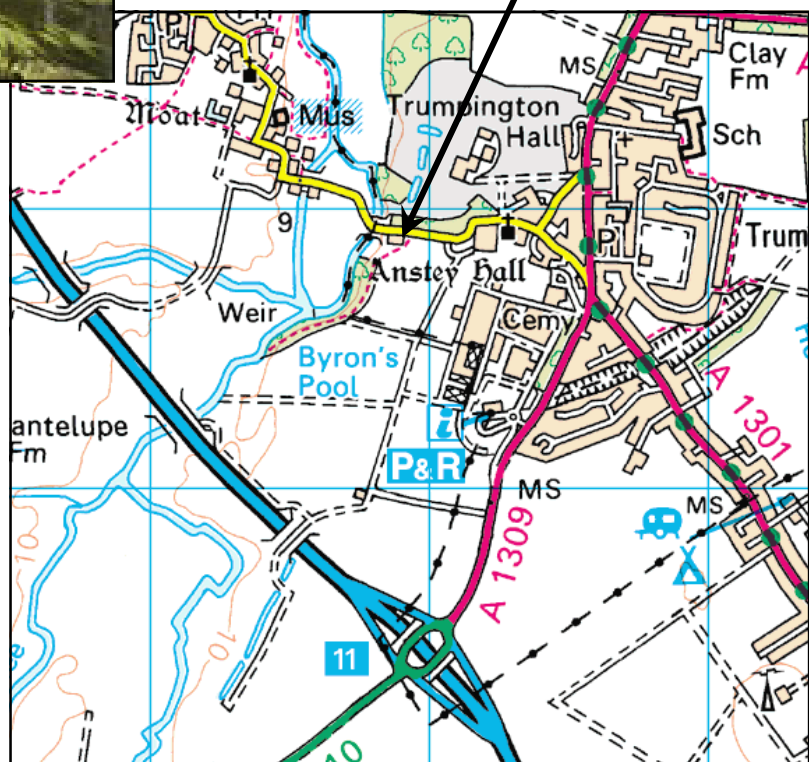

Trumpington Meadows Country Park

A country park is being created as part of the Trumpington Meadows development.

Join us to find out how the country park is developing.

A great way to learn about the wildlife around Cambridge and practice your identification skills!